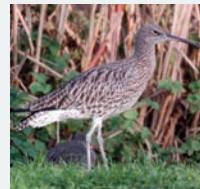

SPECIES CHECKLIST

Record your bird sightings during your 30 minute count. Get your species ID, bird information sheets and upload your sightings at bfbc.org.uk

Barn owl

Blackbird

Bullfinch

Brambling

Chaffinch

Corn bunting

Curlew

Dunnock

Fieldfare

Goldfinch

Greenfinch

Grey partridge

House sparrow